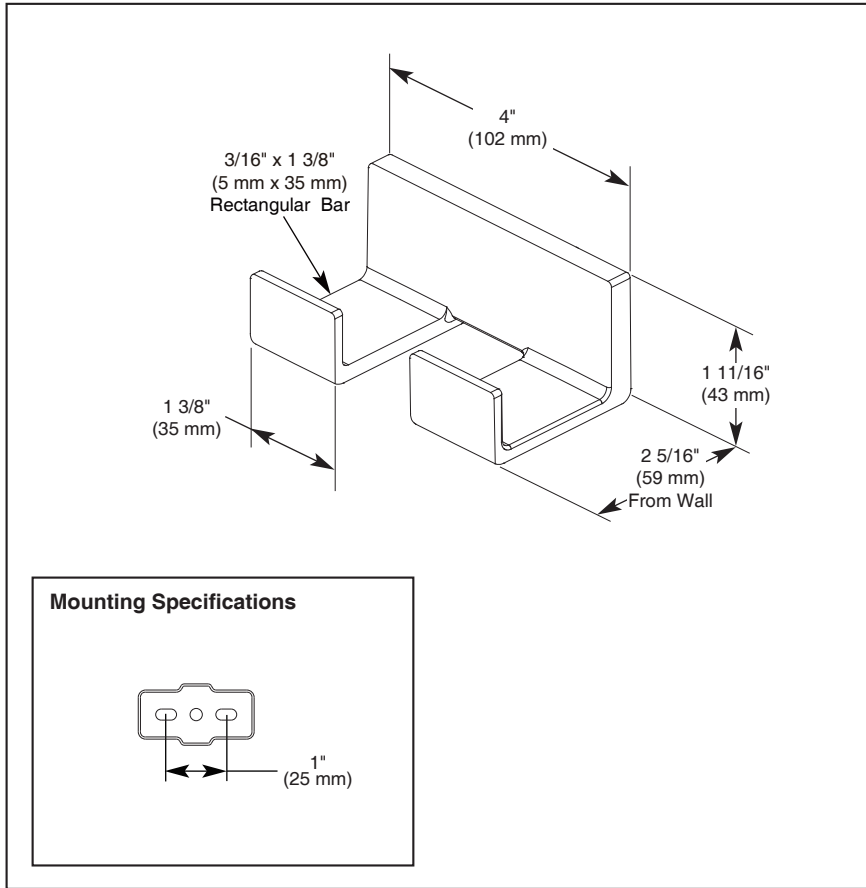

77736▲

Submitted Model No.: _____

Specific Features: _____

▲ Designate proper finish suffix

ACCESSORIES

- Vero™ Bath Collection
- Robe Hook

STANDARD SPECIFICATIONS:

- Wood blocking is preferable behind all wall surfaces. If wood blocking is not available, the following fasteners are suggested: Tile/Masonry-Plastic or lead Anchors Plaster/drywall-Toggle bolts.
- Mounting hardware and mounting instructions included with product.